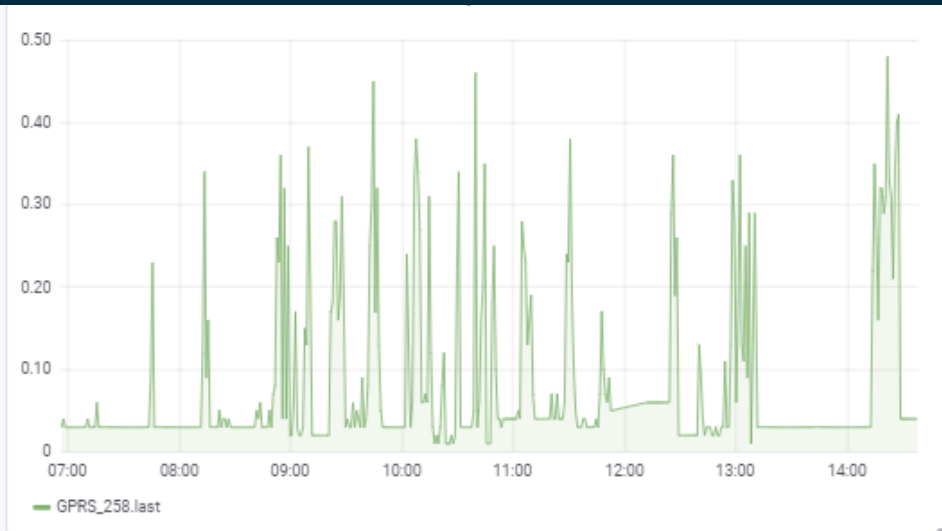

GPS

Accelerometer