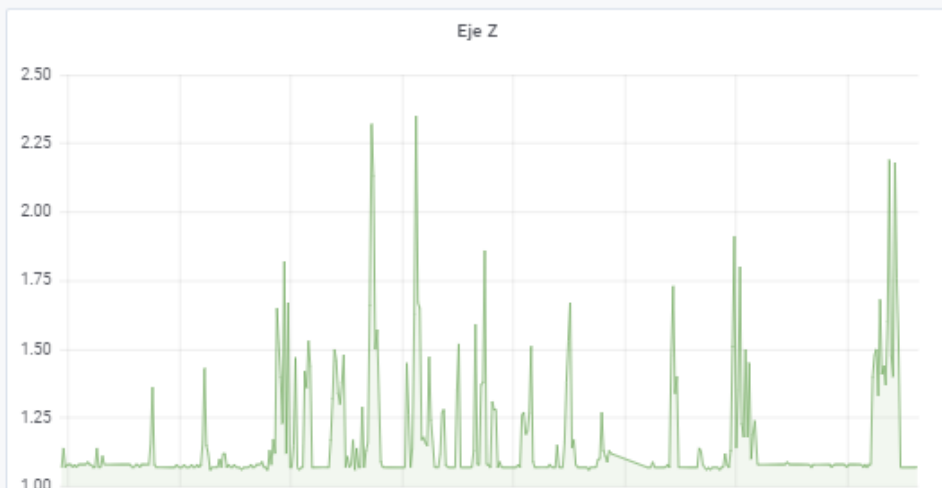

GPS

Accelerometer