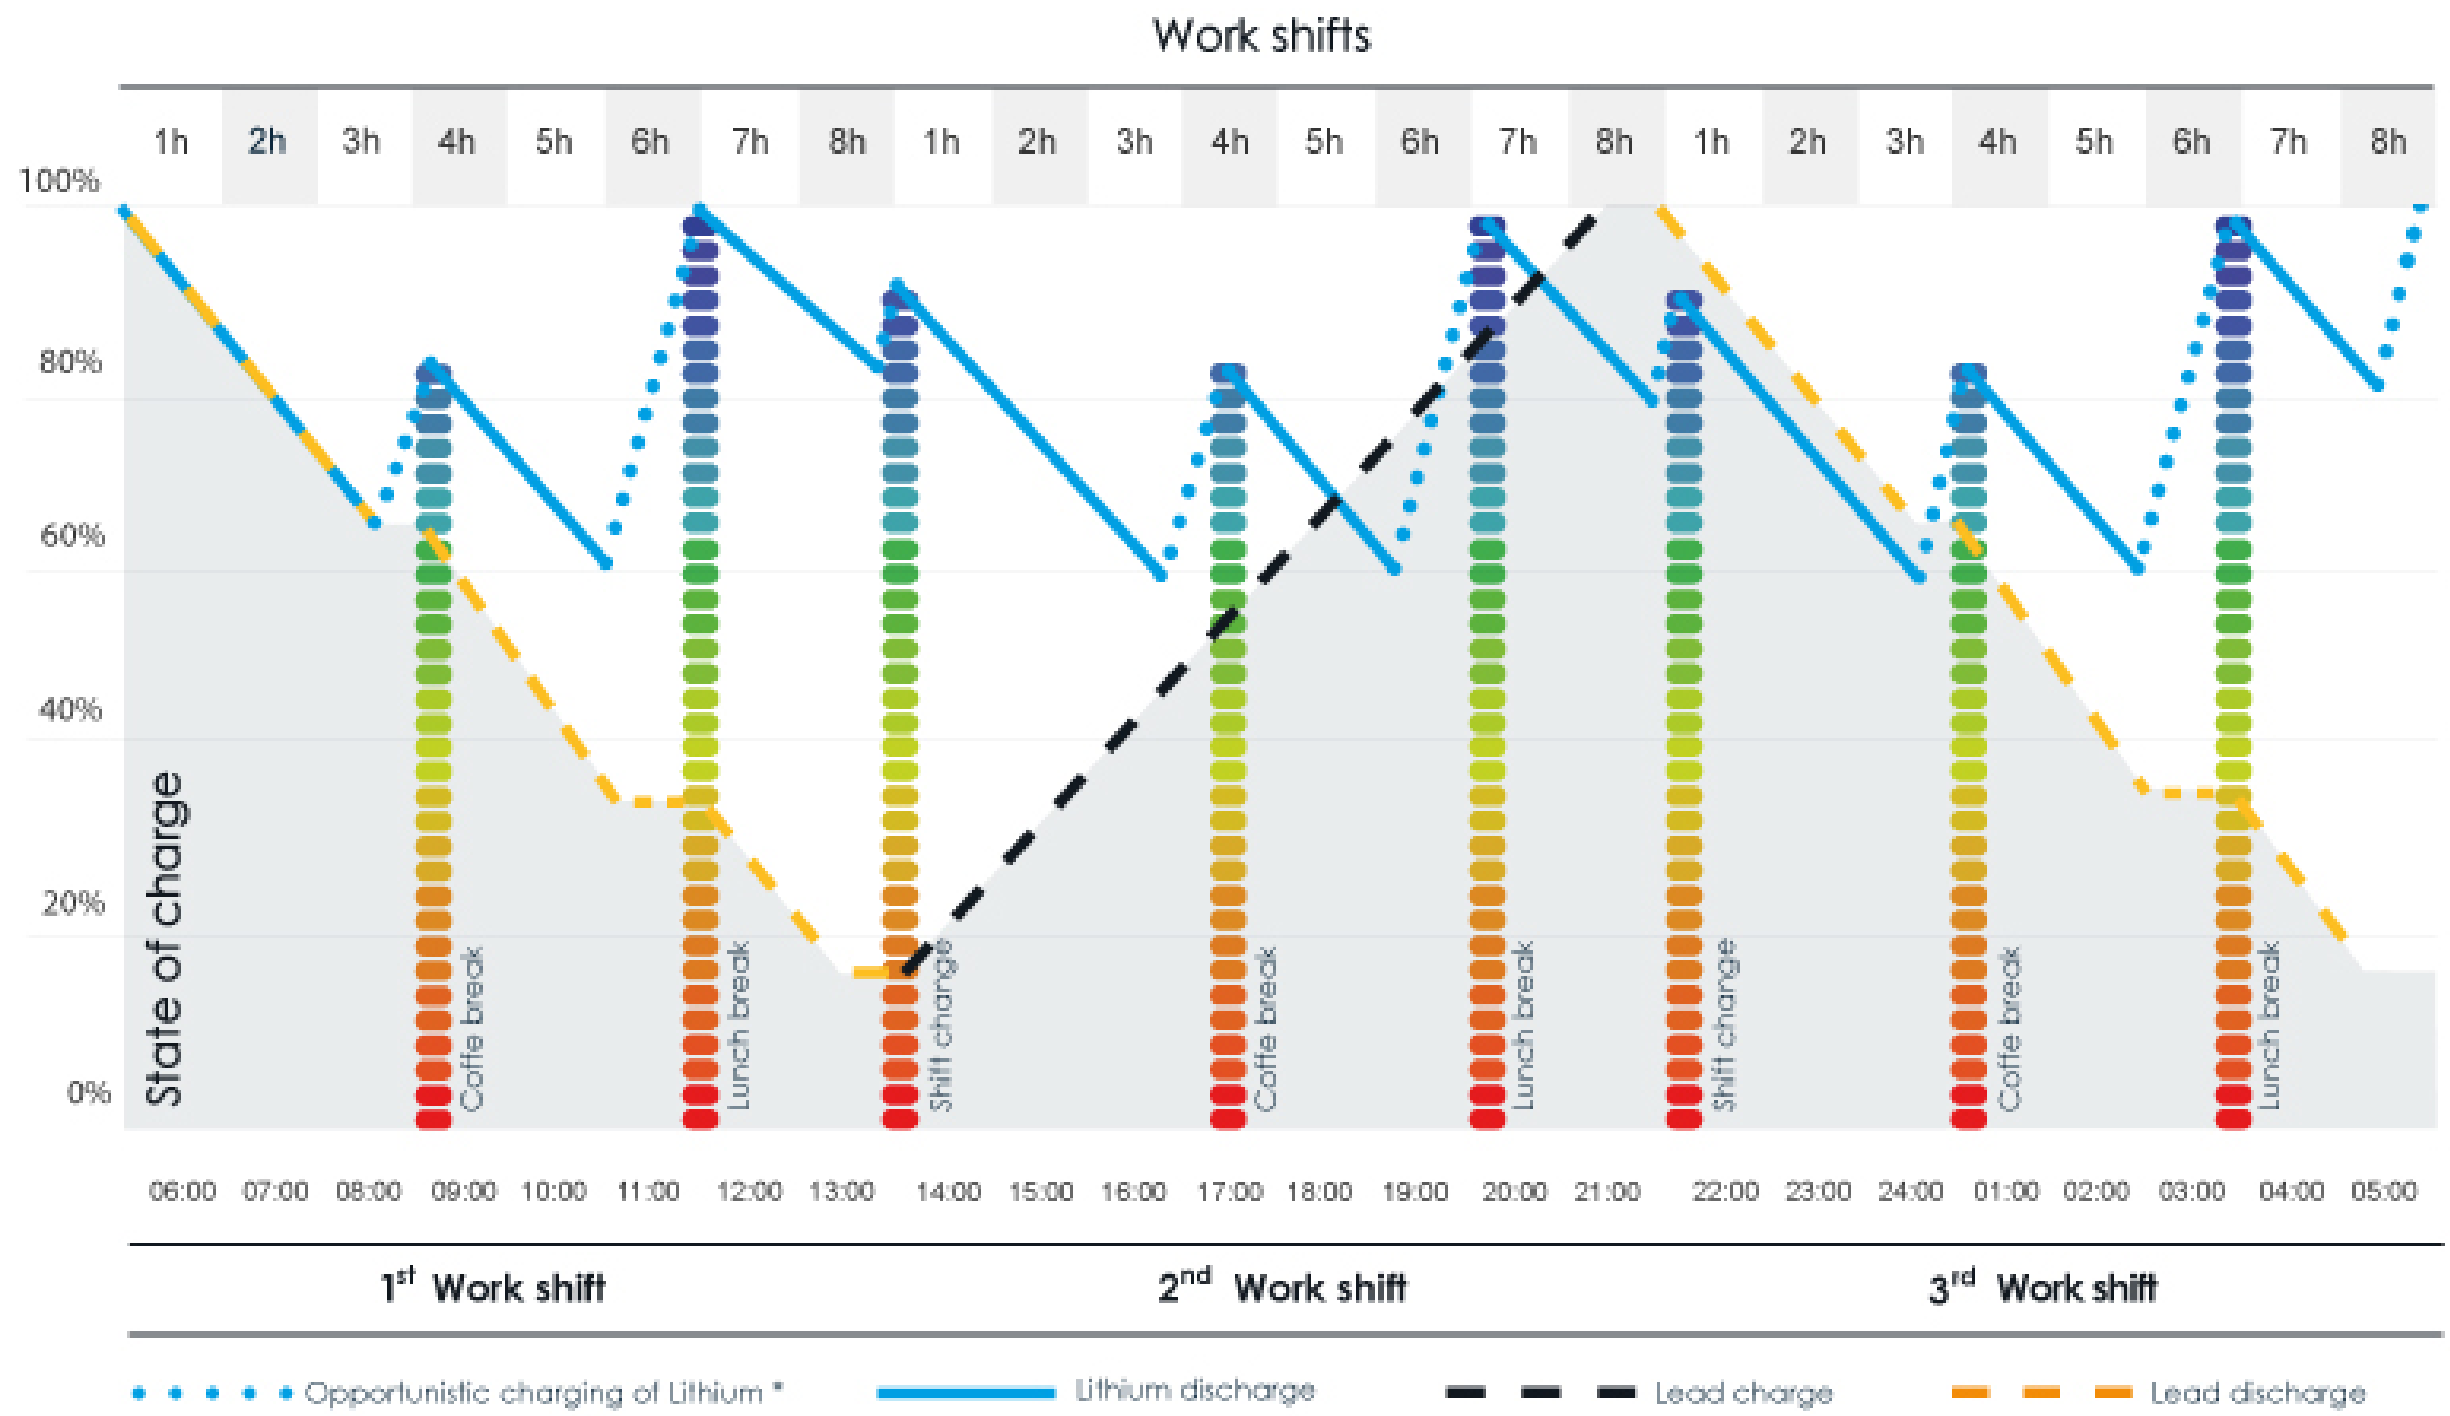

* The opportunistic charge is made during breaks and shift changes of workers.

**Ultra-fast and
efficient charging**