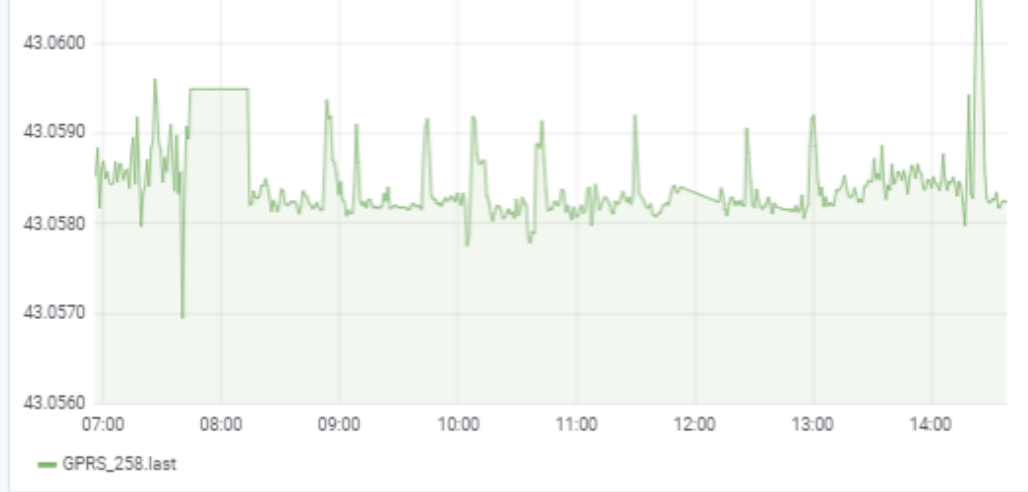

GPS

Accelerometer