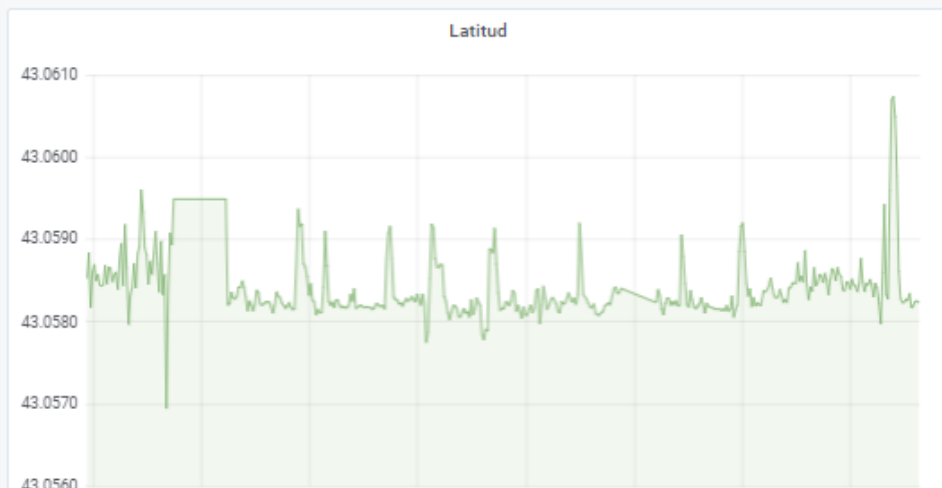

GPS

Accelerometer