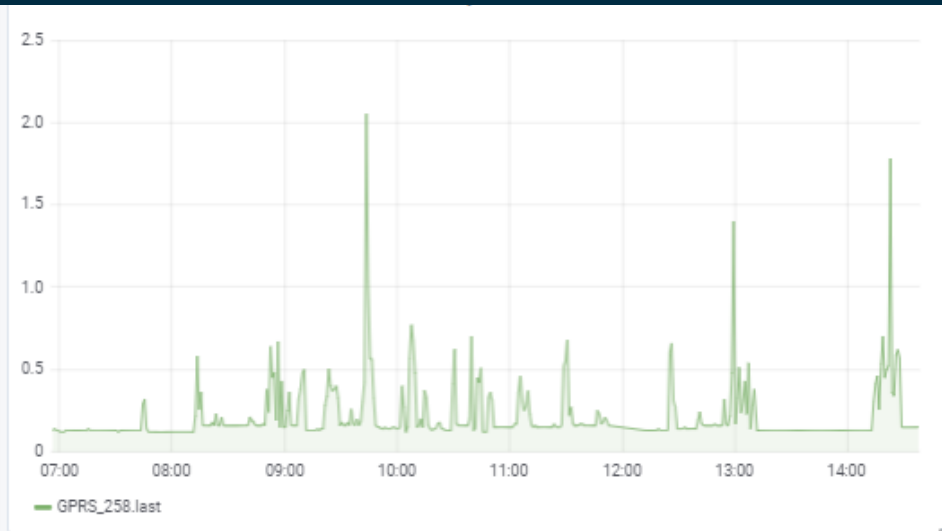

GPS

Accelerometer